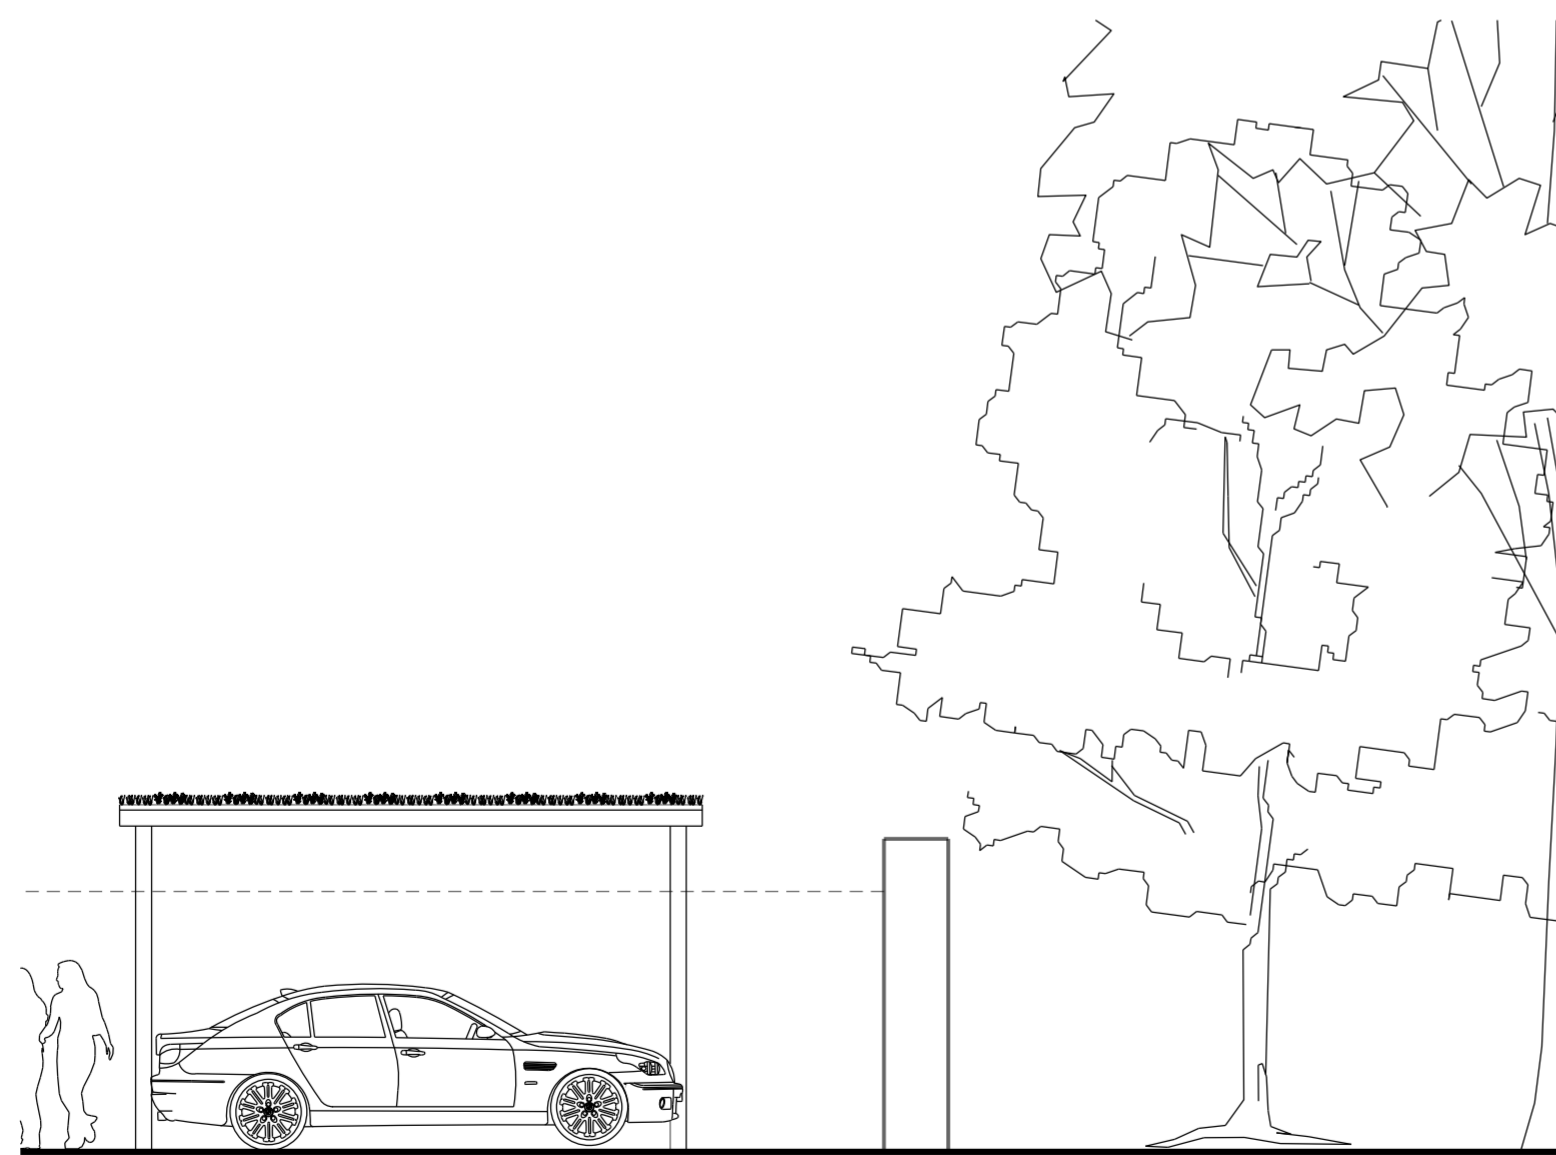

A

REVISION DATE AND DESCRIPTION

A 20.03.15
 BOUNDARY WALLS DOTTED

FRONT ELEVATION

SIDE ELEVATION

SIDE ELEVATION

TREES SHOWN INDICATIVE ONLY

COPYRIGHT OF FITZ ARCHITECTS LIMITED
 NOT TO BE SCALED - ALL DIMENSIONS TO BE CHECKED ON SITE