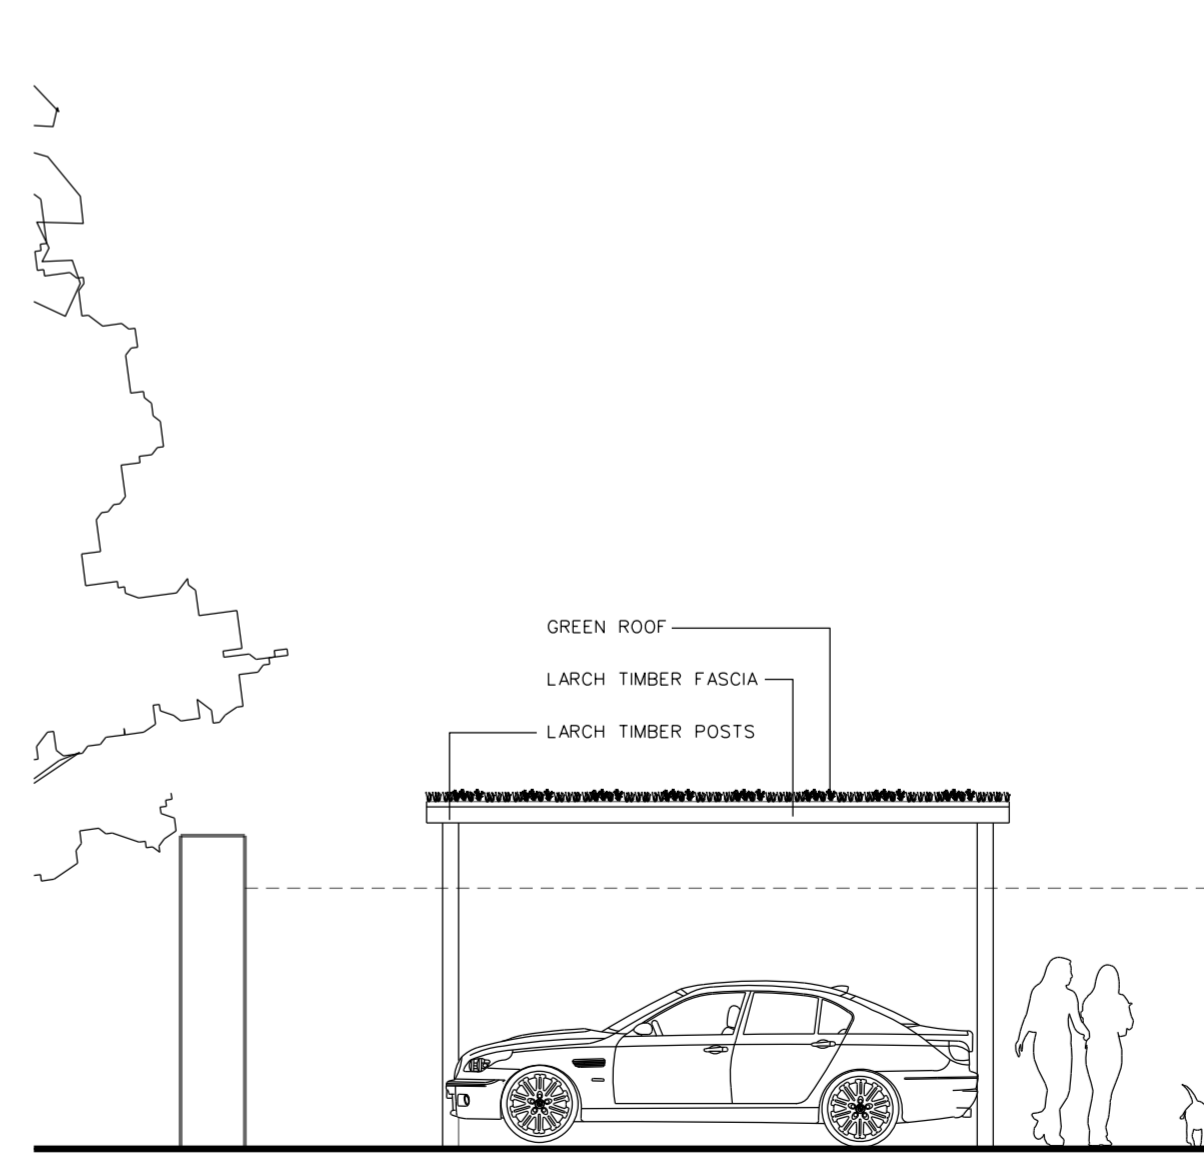

A

REVISION DATE AND DESCRIPTION

A 20.03.15
 BOUNDARY WALLS DOTTED

FRONT ELEVATION

SIDE ELEVATION

SIDE ELEVATION

TREES SHOWN INDICATIVE ONLY

COPYRIGHT OF FITZ ARCHITECTS LIMITED
 NOT TO BE SCALED - ALL DIMENSIONS TO BE CHECKED ON SITE